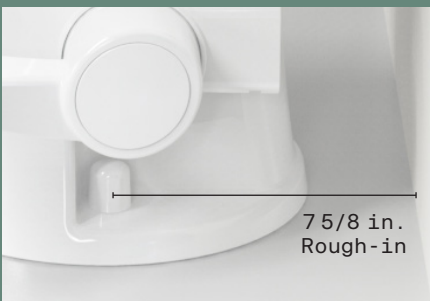

↗ DOMETIC

400 SERIES TOILETS

COMPACT FIT. STRONGER BUILD. GREATER COMFORT

400

410

420

7 5/8 in.
Rough-in

UNIVERSAL FIT

With a universal 7 5/8" rough-in, the full 400 Series is engineered to replace any RV toilet on the market.

STRONGER BY DESIGN

Tested to 2X front load of leading competitor and 150K flush cycles for lasting durability.

COMFORT COMES STANDARD

Deep bowls, soft-close seat and lid, and a quiet flush experience.

KEY BENEFITS

DESIGN EFFICIENCY UNIVERSAL

Universal 7-5/8" rough-in streamlines replacement and upgrade paths, reducing complexity.

Model/Color	Item Number
420 white	9610007961
420 bone	9610007962
421 white	9610007970
421 bone	9610007971

SPECIFICATIONS OVERVIEW COMPARE DETAILS ACROSS THE 400 SERIES

Specification	400	401	410	411	420	421
Bowl Shape	Round	Round	Round	Round	Elongated	Elongated
Bowl Material	Heavy-Duty Plastic	Heavy-Duty Plastic	Porcelain	Porcelain	Porcelain	Porcelain
Base Material	Plastic	Plastic	Plastic	Plastic	Plastic	Plastic
Weight	9.5 lbs	9 lbs	27 lbs	25.5 lbs	31 lbs	29.5 lbs
Dimensions (H x L x W)	19.625 x 17.75 x 15.125	15.25 x 17.75 x 15.125	19.625 x 17.625 x 15	15.25 x 17.625 x 15	19.625 x 19 x 15	15.25 x 19 x 15
Seat Height	18"	13.625"	18"	13.625"	18"	13.63"
Flush Type	Gravity w/ Spray	Gravity w/ Spray	Gravity w/ 360° Rinse	Gravity w/ 360° Rinse	Gravity w/ 360° Rinse	Gravity w/ 360° Rinse
Flush Activation	Foot Pedal	Foot Pedal	Foot Pedal	Foot Pedal	Foot Pedal	Foot Pedal
Rough-In Dimension	7 5/8"	7 5/8"	7 5/8"	7 5/8"	7 5/8"	7 5/8"
Tested Weight Capacity	2X Competition	2X Competition	2X Competition	2X Competition	2X Competition	2X Competition
Flush Cycle Rating	150,000	150,000	150,000	150,000	150,000	150,000
Mounting Style	2-Bolt Universal	2-Bolt Universal	2-Bolt Universal	2-Bolt Universal	2-Bolt Universal	2-Bolt Universal